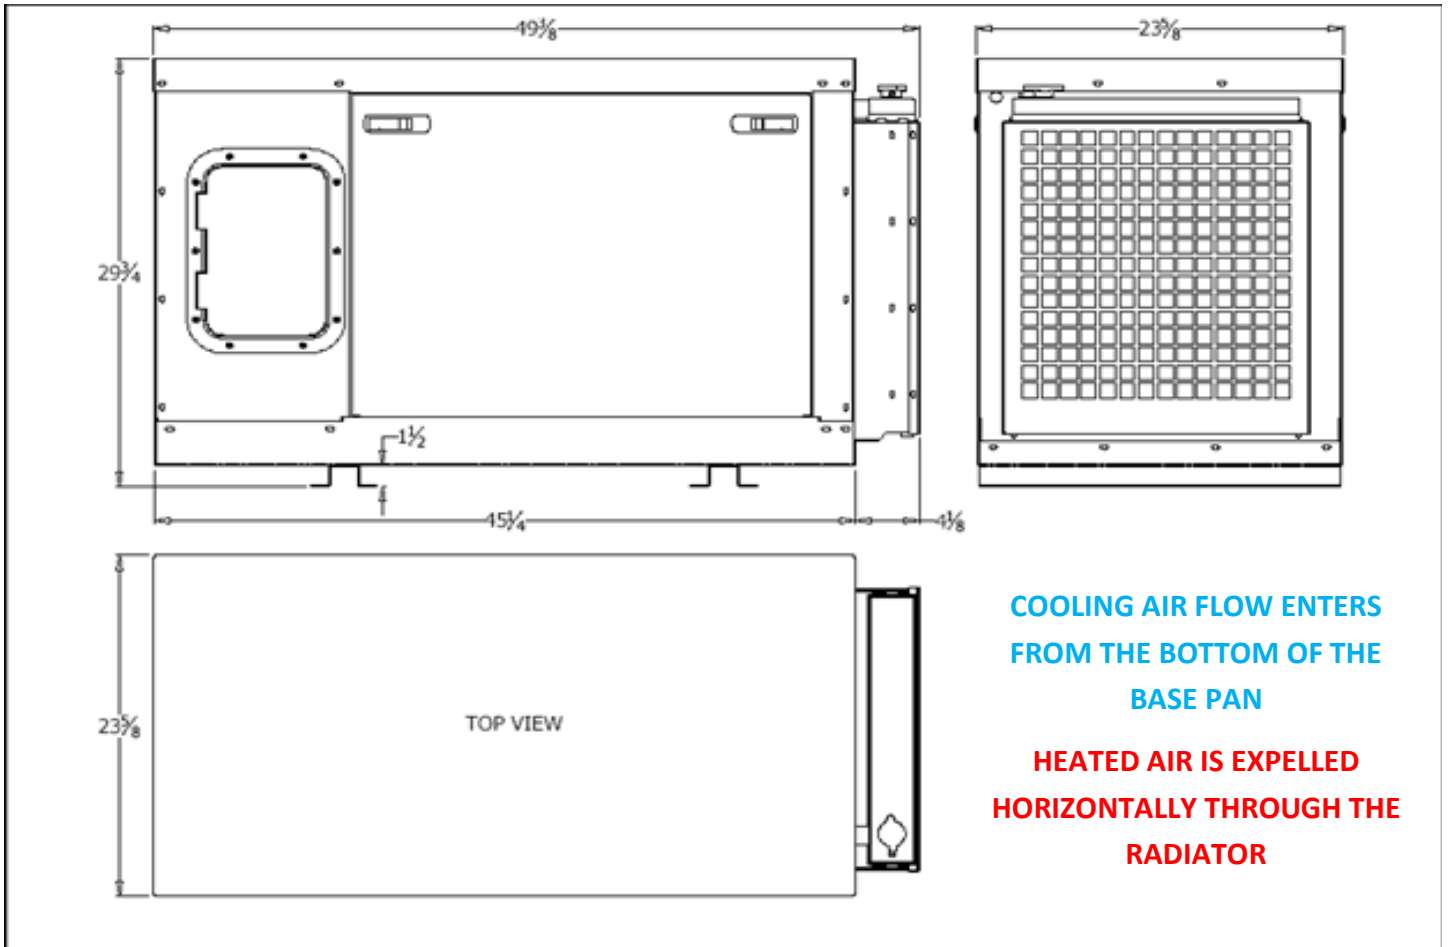

COOLING AIR FLOW ENTERS FROM THE BOTTOM OF THE BASE PAN

HEATED AIR IS EXPELLED HORIZONTALLY THROUGH THE RADIATOR

**SPECIFICATIONS:**

**LENGTH: 49.4 "**

**HEIGHT: 29.75"**

**WIDTH: 23.7"**

**1150#**

**2.0 G.P.H. AT FULL LOAD**