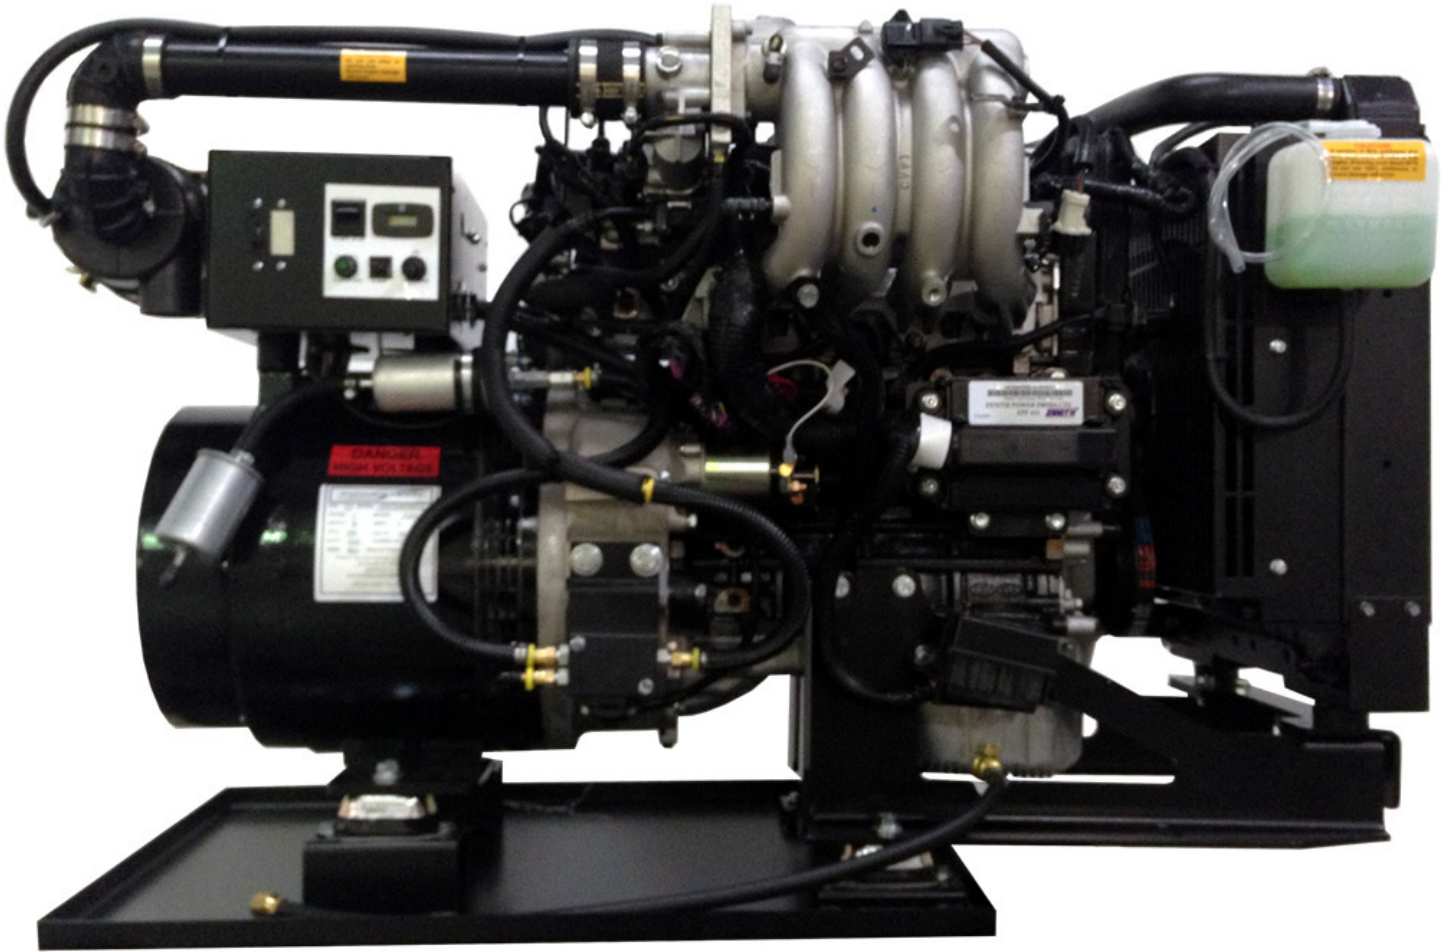

SPECIFICATIONS:

LENGTH: 47"

HEIGHT: 29"

WIDTH: 23"

580 #

.22 G.P.H. AT FULL LOAD

.10 G.P.H AT HALF LOAD

POWER TECHNOLOGY SOUTHEAST, INC.

WWW.POWERTECH-GEN.COM

1-800-760-0027

352-787-5545 FAX

LEESBURG, FLORIDA, U.S.A.

24 Hour Parts Availability

WWW.POWERTECHPARTS.COM

Quiet, Dependable Power

Power Tech products are the pinnacle of perfection in power generation. We are one of the world's leading manufacturers and suppliers of mobile diesel generators. We offer an expansive generator selection ranging from 3KW to 300 KW for standby, marine generators, military projects and gas/diesel electric vehicles. Our products are distributed worldwide from our manufacturing base in Leesburg, Florida.